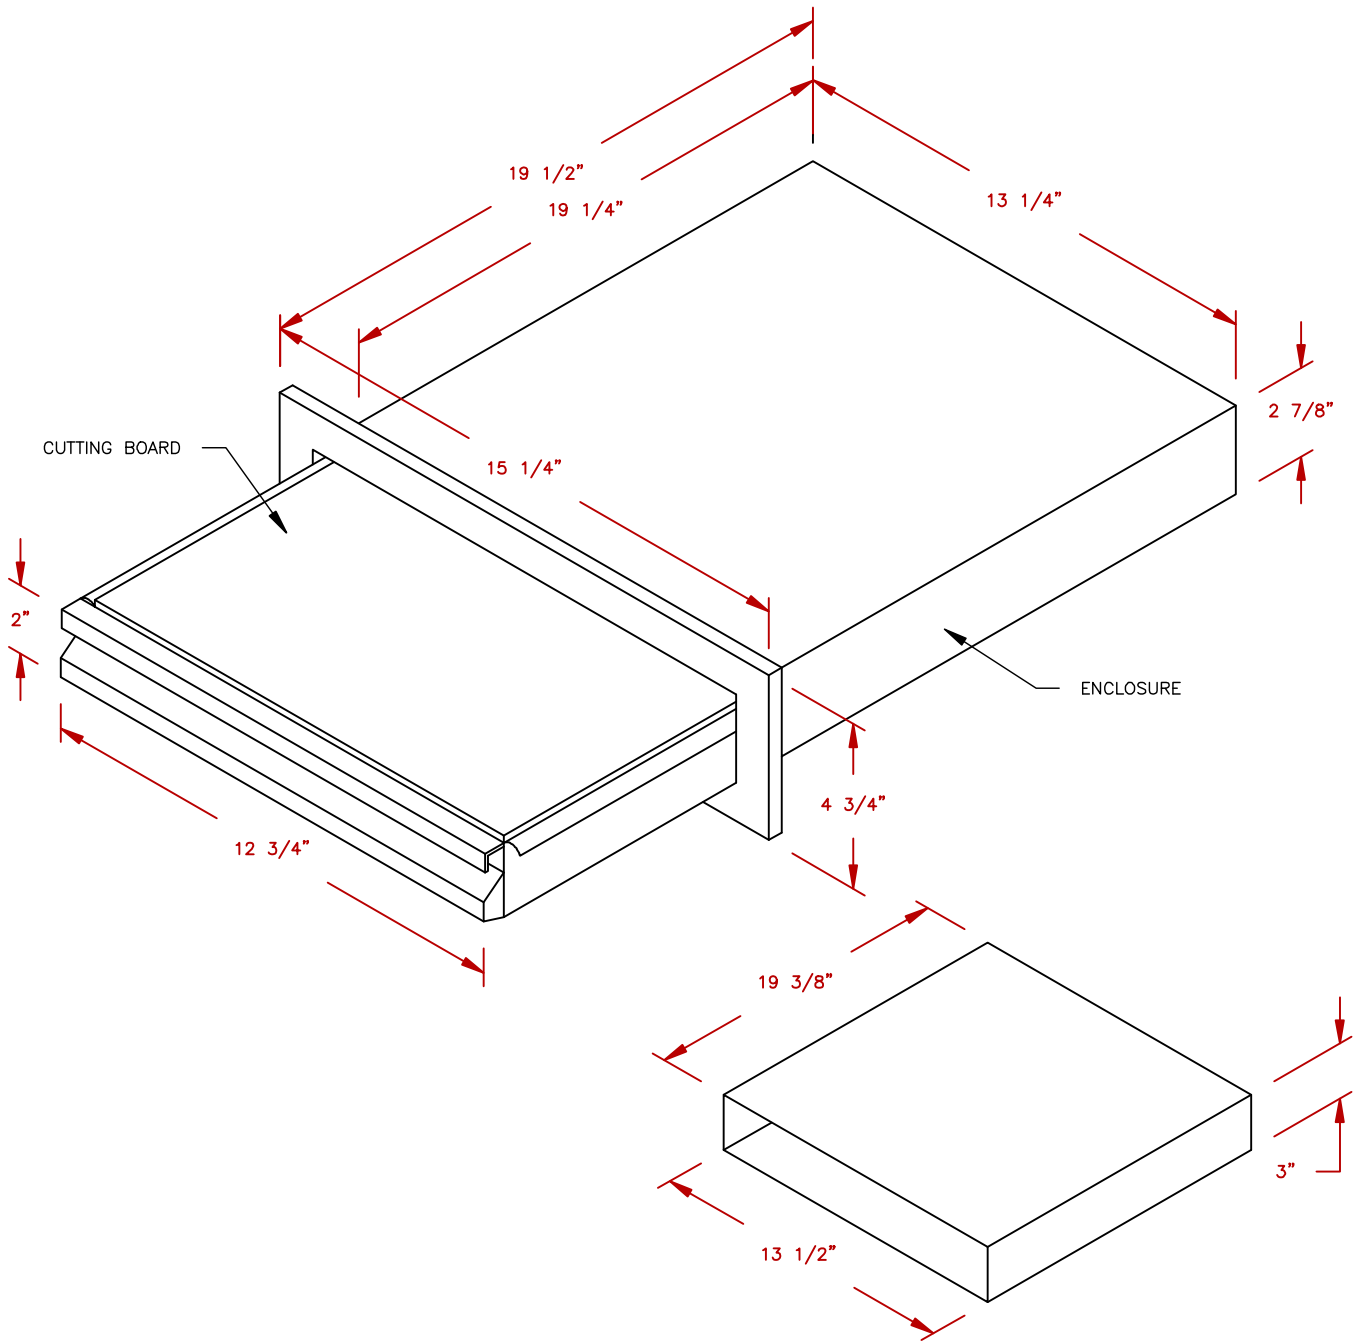

LINE	BBQ LINE
MODEL	PULL OUT CUTTING BOARD
NUM	

CUT OUT DIMENSIONS

TITLE 2018 BARBECUE LINE GRILL ACCESORIES PULL OUT CUTTING BOARD		
SCALE:	DWG NO. BBQ07891P	DWG BY J.ORNELAS
REVISED	REV. DESCR.	DATE 11/30/17